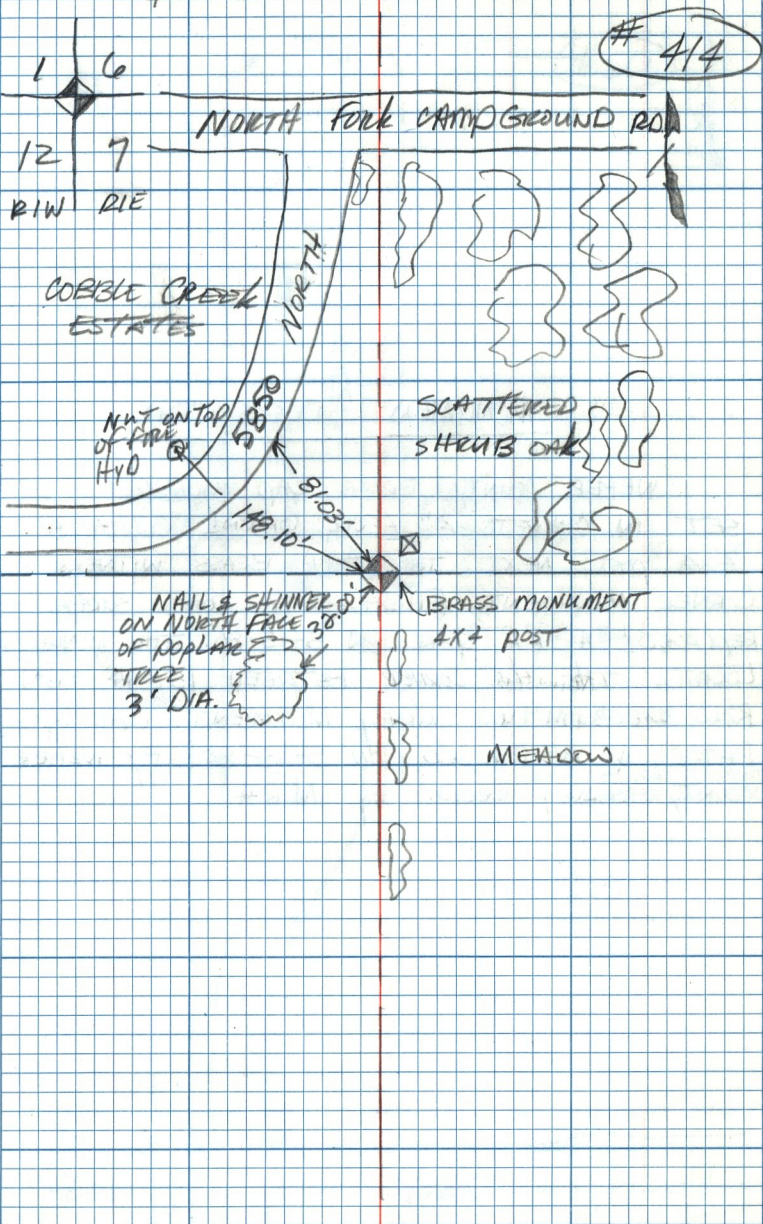

T7N R1W & R1E

# 414

NORTH Fork Campground Road

CORBISS CREEK ESTATES

SCATTERED SHRUB OAK

NAIL ON TOP OF PINE HYD

NAIL & SHINER ON NORTH FACE 35' OF POPLAR TREE 3' DIA.

BRASS MONUMENT 4x4 POST

MEADOW